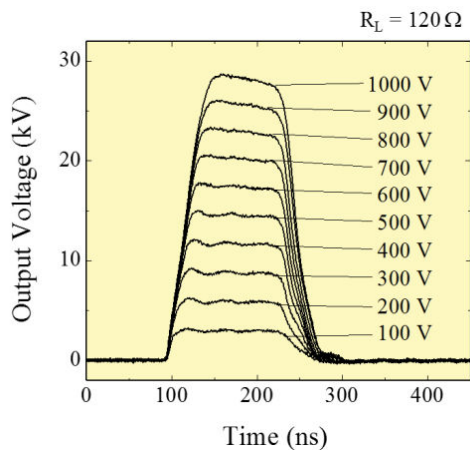

# Solid-state LTD (Lenear Transformer Driver)

30 stages LTD

**Diameter** 30 cm  
**Height** 35 cm  
**Weight** 23 kg

**Modules** 30  
**MOSFETs** 720

**Pulsed Power Japan Laboratory Ltd.**

Techno Factory Shiga Bldg. No. 2, 7-3-46, Noji-higashi, Kusatsu,  
Sjiga, 525-0058, Japan