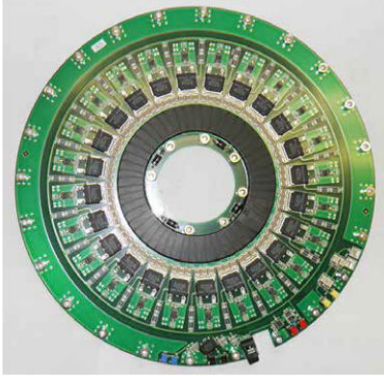

# Solid-state LTD (Lenear Transformer Driver)

30 stages LTD

**Diameter** 30 cm  
**Height** 35 cm  
**Weight** 23 kg

**Modules** 30  
**MOSFETs** 720

**Pulsed Power Japan Laboratory Ltd.**

Techno Factory Shiga Bldg. No. 2, 7-3-46, Noji-higashi, Kusatsu,  
Sjiga, 525-0058, Japan