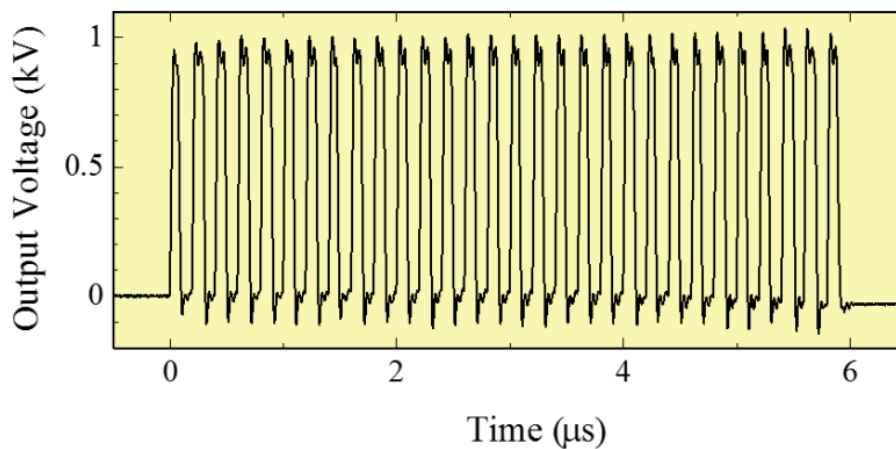

# Solid-state LTD (Lenear Transformer Driver)

30 stages LTD

**Diameter** 30 cm  
**Height** 35 cm  
**Weight** 23 kg

**Modules** 30  
**MOSFETs** 720

**Pulsed Power Japan Laboratory Ltd.**

Techno Factory Shiga Bldg. No. 2, 7-3-46, Noji-higashi, Kusatsu,  
Sjiga, 525-0058, Japan