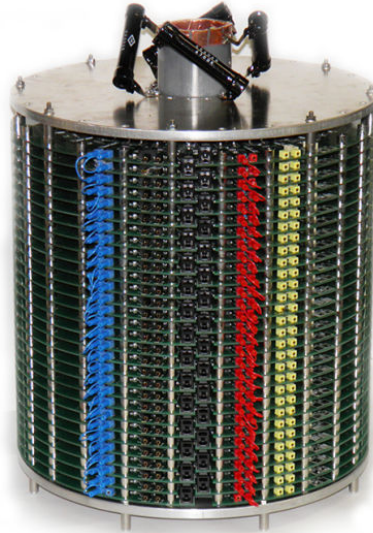

# Solid-state LTD (Lenear Transformer Driver)

30 stages LTD

**Diameter** 30 cm  
**Height** 35 cm  
**Weight** 23 kg

**Modules** 30  
**MOSFETs** 720

**Pulsed Power Japan Laboratory Ltd.**

Techno Factory Shiga Bldg. No. 2, 7-3-46, Noji-higashi, Kusatsu,  
Sjiga, 525-0058, Japan