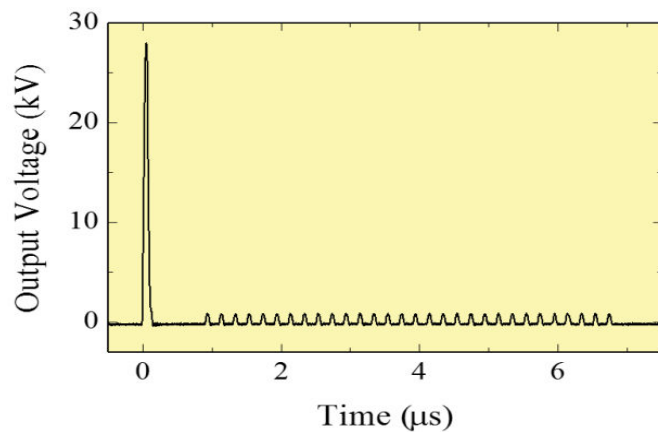

# Solid-state LTD (Lenear Transformer Driver)

30 stages LTD

**Diameter** 30 cm  
**Height** 35 cm  
**Weight** 23 kg

**Modules** 30  
**MOSFETs** 720

**Pulsed Power Japan Laboratory Ltd.**

Techno Factory Shiga Bldg. No. 2, 7-3-46, Noji-higashi, Kusatsu,  
Sjiga, 525-0058, Japan