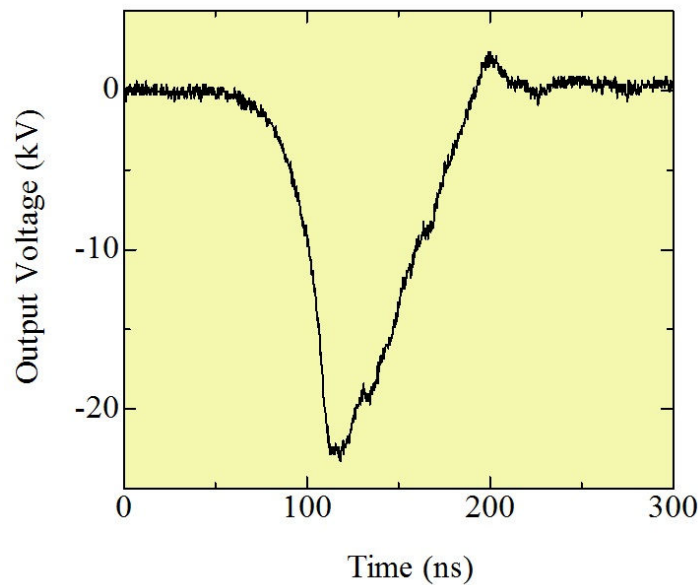

# High Voltage SOS Pulse Generator for Streamer Discharge

Output Voltage	-30kVp
Output Current	30Ap
Pulse Width	50ns
Rise Time	20ns
Repetition	1kHz
Input	DC24V, 10A
Weight	16.5kg